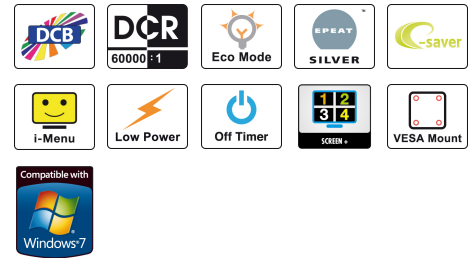

Power:

Power Source:	90 ~ 240 VAC, 50 / 60 Hz
Power Consumption:	On: <22 W, Standby: <0.5 W

n950Sw

47cm (18.5") LCD MONITOR

Tuner System:

-

Other Features:

Plug & Play:	VESA DDC2B? DDC1 / 2B / CI
User Control:	Eco (DCR) / Down, Vol or Wide / up, Source / Auto / Exit, Menu / Enter, Power
OSD Languages:	14
Speaker:	No
Wallmount:	Yes
Height adjustment:	No
Pivot:	No
Swivel:	No
Regulations:	CB CE EPEAT Silver FCC GOST ISO 9241-307 Ukraine Safety Win7
Other Features:	-4°~17° Tilt 5:4 switch DCB Eco Mode e-Saver i-Menu Kensington Security Lock Low-Power Off Timer Screen+ VESA 75 mm